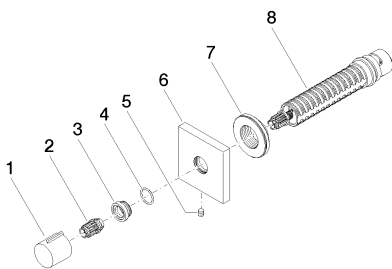

### Required article

NO IMAGE

AVAILABLE

35 608 970-90 0010

Rough for volume control 3/4"

Bathtub - Symetrics

Volume Control counter-clockwise closing 3/4" - polished chrome

Article number: 36 608 980-00

### Spare parts list

Number	Item Number	Designation	Number of units
1	09 20 98 001-00	handle	1
2	09 12 12 005 90	fixing cap	1
3	09 12 12 043-00	base	1
4	09 14 10 017 90	seal	1
5	04 31 11 004 00 90	pin	1
6	09 27 98 014-00	rosette	1
7	09 21 02 151 90	sleeve	1
8	90 90 03 128 00 90	top	1