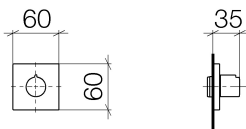

## Bathtub - Symetrics

Volume Control counter-clockwise closing 3/4" - polished chrome

Article number: 36 608 980-00

- Flange 2-3/8" x 2-3/8"
- Ceramic disc cartridge

polished chrome

Accessory is required for this item.

## Dimensional drawing

All dimensions in mm / inch = mm x 0,0394

Bathtub - Symetrics

Volume Control counter-clockwise closing 3/4" - polished chrome

Article number: 36 608 980-00

## Bathtub - Symetrics

Volume Control counter-clockwise closing 3/4" - polished chrome

Article number: 36 608 980-00

### Required article

NO IMAGE

AVAILABLE

35 608 970-90 0010

Rough for volume control 3/4"

Bathtub - Symetrics

Volume Control counter-clockwise closing 3/4" - polished chrome

Article number: 36 608 980-00